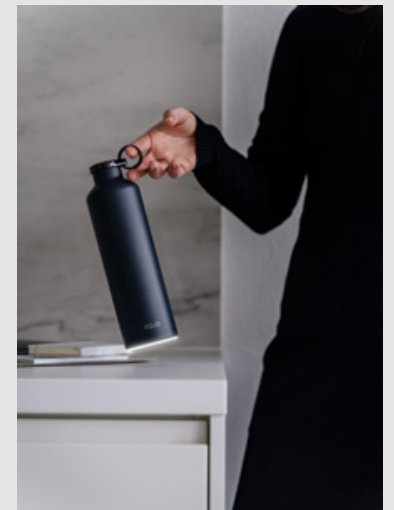

STAINLESS STEEL BOTTLES / EQUA SMART BOTTLE

EQUA SMART BOTTLE

A healthy lifestyle reminder and hydration habit builder with motion sensor tech that knows when it's time for your next sip of water.

KICKSTARTER FOUNDED IN 2018

EQUA SMART

12h
hot

24h
cold

INTEGRATED
SMART GLOW
REMINDERS

To meet our customers needs and solve one of today's main problems, dehydration, we have integrated **technology** to our newest bottle and created the elegant **EQUA SMART** water bottle which sends glowing reminders to keep you hydrated.

/DOUBLE WALL VACUUM INSULATED AND
COPPER PLATED STAINLESS STEEL

/MOTION SENSOR TECHNOLOGY

/EQUA APP TRACKS

YOUR HYDRATION ROUTINE

/680ml/23oz

BE REMINDED WHEN YOU NEED IT MOST

Thirsty? It's already too late. EQUA will send you glowing reminders when you need to take a sip of water. It will help prevent dehydration.